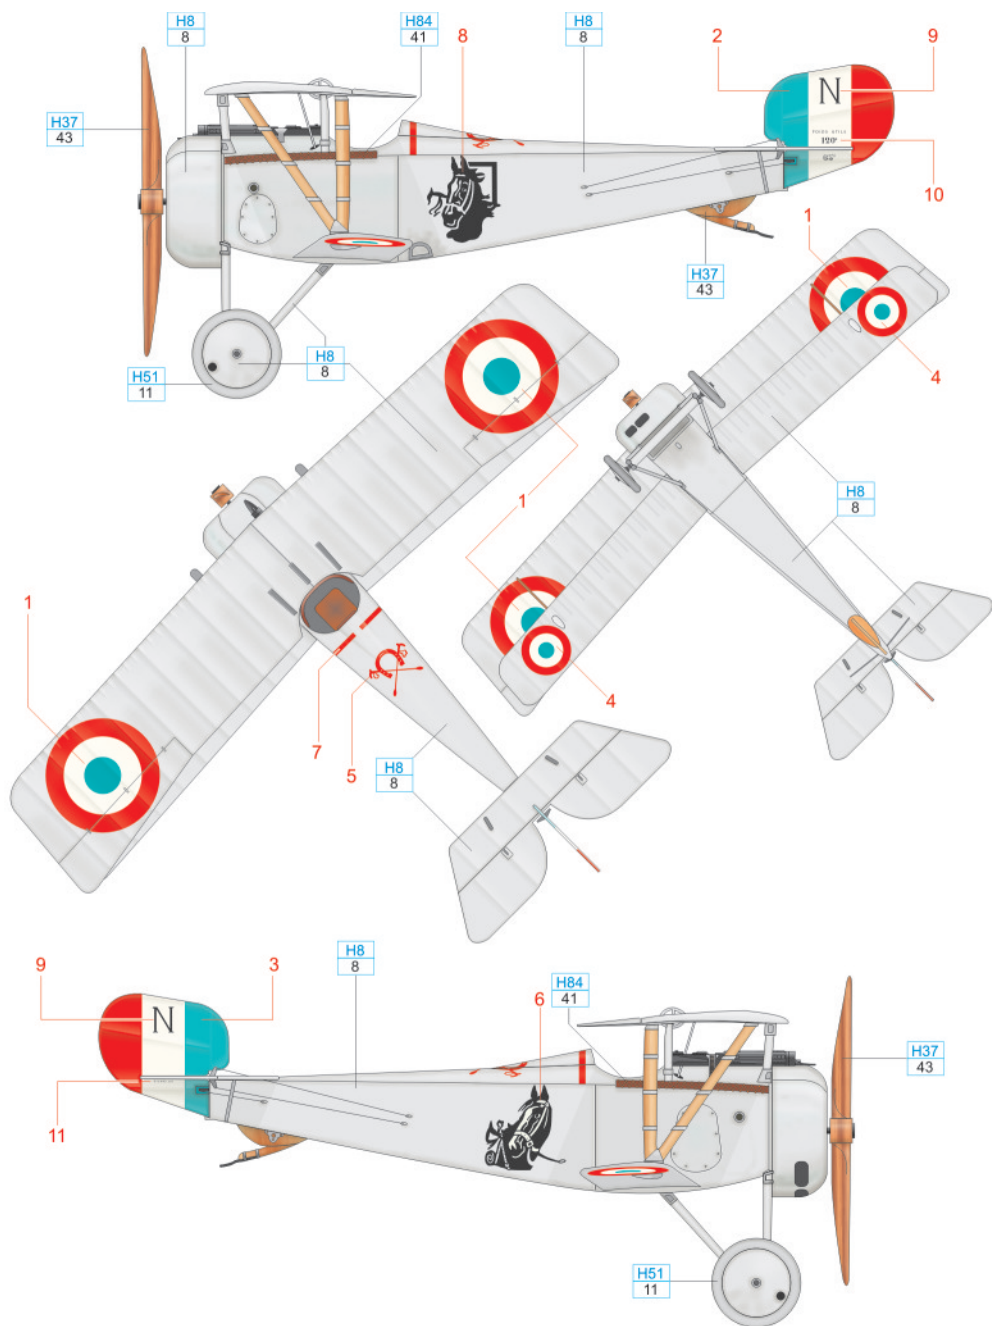

Russian Imperial Air Force, flown by Kibanov, October, 1917

FULL COLOR INSTRUCTION ON WWW.EDUARD.COM

CELOBAREVNÝ NÁVOD NA WWW.EDUARD.COM

ALUMINIUM	H8 8	GREY	H51 11	BROWN	H84 41	WOOD	H37 43

eduard